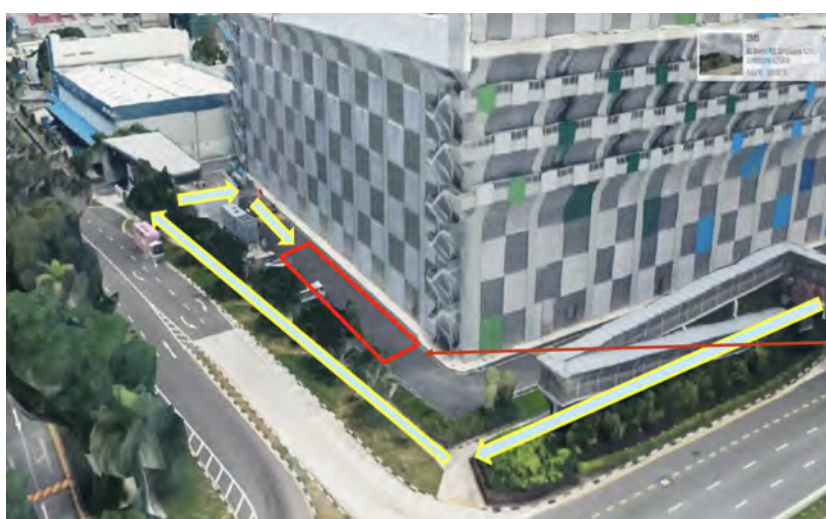

Emergency Evacuation

FairPrice Hub | Level 11 - 16

Escape Route

Assembly Area

Scan this QR code to learn more on our Workplace Safety and Health Committee!

Emergency Evacuation

FairPrice Hub | Level 10

Escape Route

Assembly Area

Scan this QR code to learn more on our Workplace Safety and Health Committee!

Emergency Evacuation

Benoi Distribution Centre (BNDC)

Escape Route

Assembly Area

Scan this QR code to learn more on our Workplace Safety and Health Committee!

Emergency Evacuation

Joo Koon Distribution Centre (JKDC)

Escape Route

Assembly Area

Scan this QR code to learn more on our Workplace Safety and Health Committee!

Emergency Evacuation

Fresh Food Distribution Centre - Sunview

Escape Route

Assembly Area

Scan this QR code to learn more on our Workplace Safety and Health Committee!

Emergency Evacuation

Fresh Food Distribution Centre - Upper Thomson

Escape Route

Assembly Area

Scan this QR code to learn more on our Workplace Safety and Health Committee!