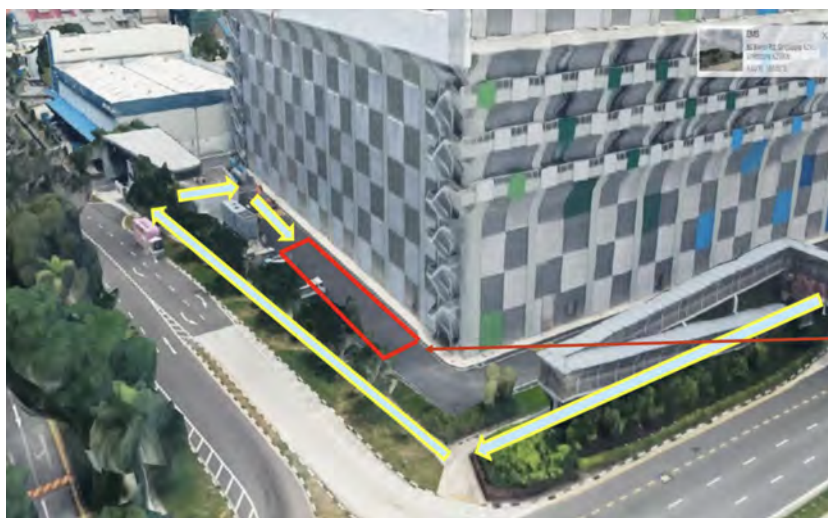

Emergency Evacuation

FairPrice Hub | Level 11 - 16

Escape Route

Assembly Area

Scan this QR code to learn more on our Workplace Safety and Health Committee!

Emergency Evacuation

FairPrice Hub | Level 10

Escape Route

Assembly Area

Scan this QR code to learn more on our Workplace Safety and Health Committee!

Emergency Evacuation

Benoi Distribution Centre (BNDC)

Escape Route

Assembly Area

Scan this QR code to learn more on our Workplace Safety and Health Committee!

Emergency Evacuation

Joo Koon Distribution Centre (JKDC)

Escape Route

Assembly Area

Scan this QR code to learn more on our Workplace Safety and Health Committee!

Emergency Evacuation

Fresh Food Distribution Centre - Sunview

Escape Route

Assembly Area

Scan this QR code to learn more on our Workplace Safety and Health Committee!

Emergency Evacuation

Fresh Food Distribution Centre - Upper Thomson

Escape Route

Assembly Area

Scan this QR code to learn more on our Workplace Safety and Health Committee!