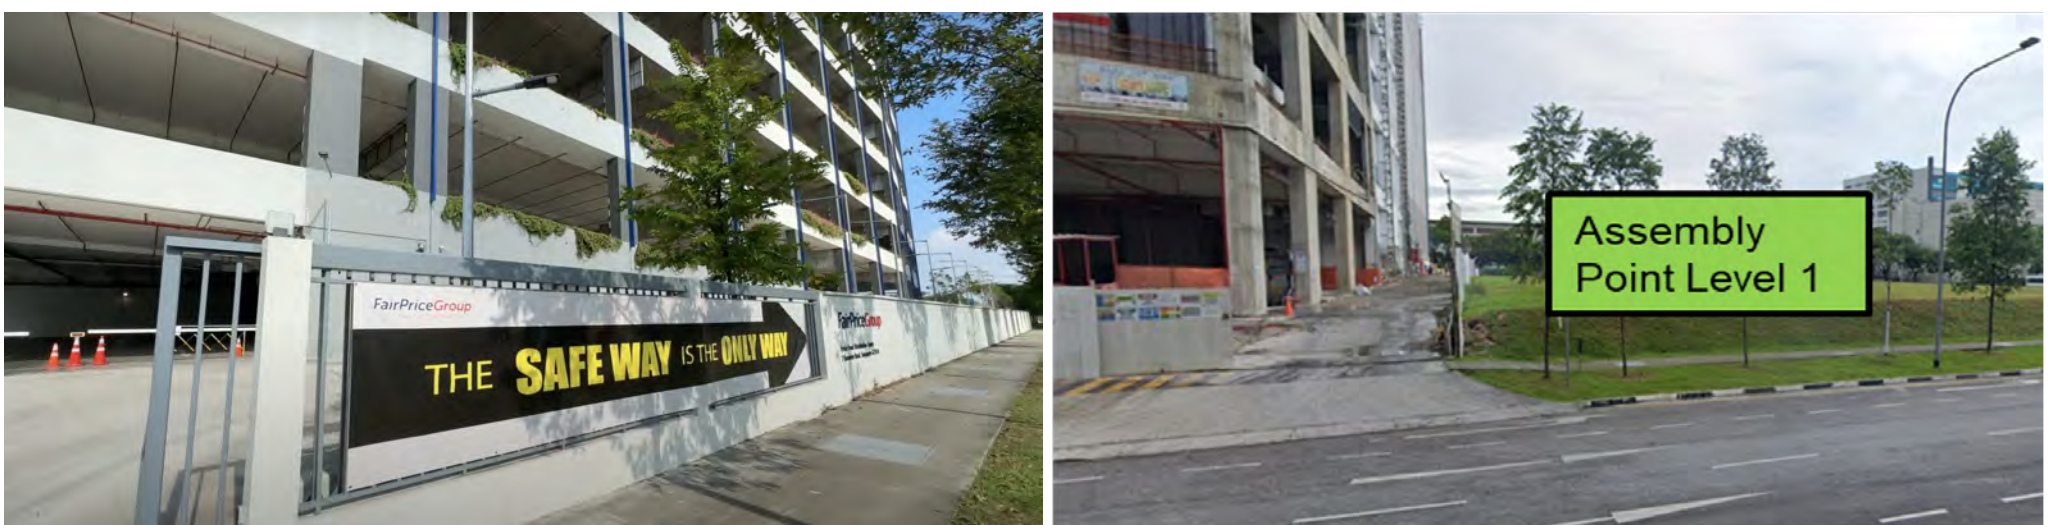

Emergency Evacuation

Joo Koon Distribution Centre (JKDC)

Escape Route

Assembly Area

Scan this QR code to learn more on our Workplace Safety and Health Committee!

Emergency Evacuation

Fresh Food Distribution Centre - Sunview

Escape Route

Assembly Area

Scan this QR code to learn more on our Workplace Safety and Health Committee!

Emergency Evacuation

Fresh Food Distribution Centre - Upper Thomson

Escape Route

Assembly Area

Scan this QR code to learn more on our Workplace Safety and Health Committee!