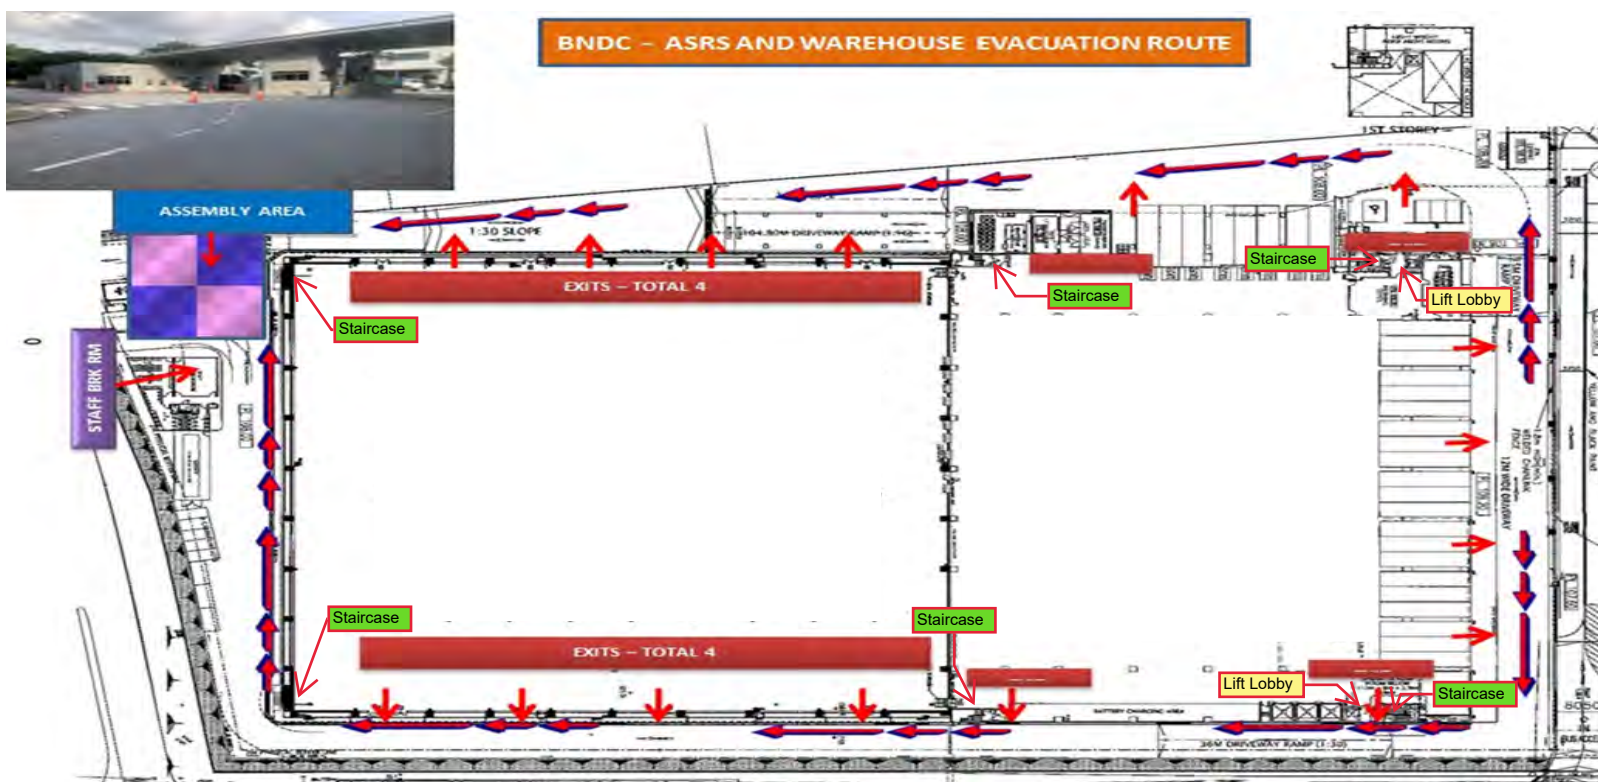

Emergency Evacuation

FairPrice Hub | Level 11 - 16

Escape Route

Assembly Area

Scan this QR code to learn more on our Workplace Safety and Health Committee!

Emergency Evacuation

FairPrice Hub | Level 10

Escape Route

Assembly Area

Scan this QR code to learn more on our Workplace Safety and Health Committee!

Emergency Evacuation

Benoi Distribution Centre (BNDC)

Escape Route

Assembly Area

Scan this QR code to learn more on our Workplace Safety and Health Committee!

Emergency Evacuation

Joo Koon Distribution Centre (JKDC)

Escape Route

Assembly Area

Scan this QR code to learn more on our Workplace Safety and Health Committee!

Emergency Evacuation

Fresh Food Distribution Centre - Sunview

Escape Route

Assembly Area

Scan this QR code to learn more on our Workplace Safety and Health Committee!

Emergency Evacuation

Fresh Food Distribution Centre - Upper Thomson

Escape Route

Assembly Area

Scan this QR code to learn more on our Workplace Safety and Health Committee!