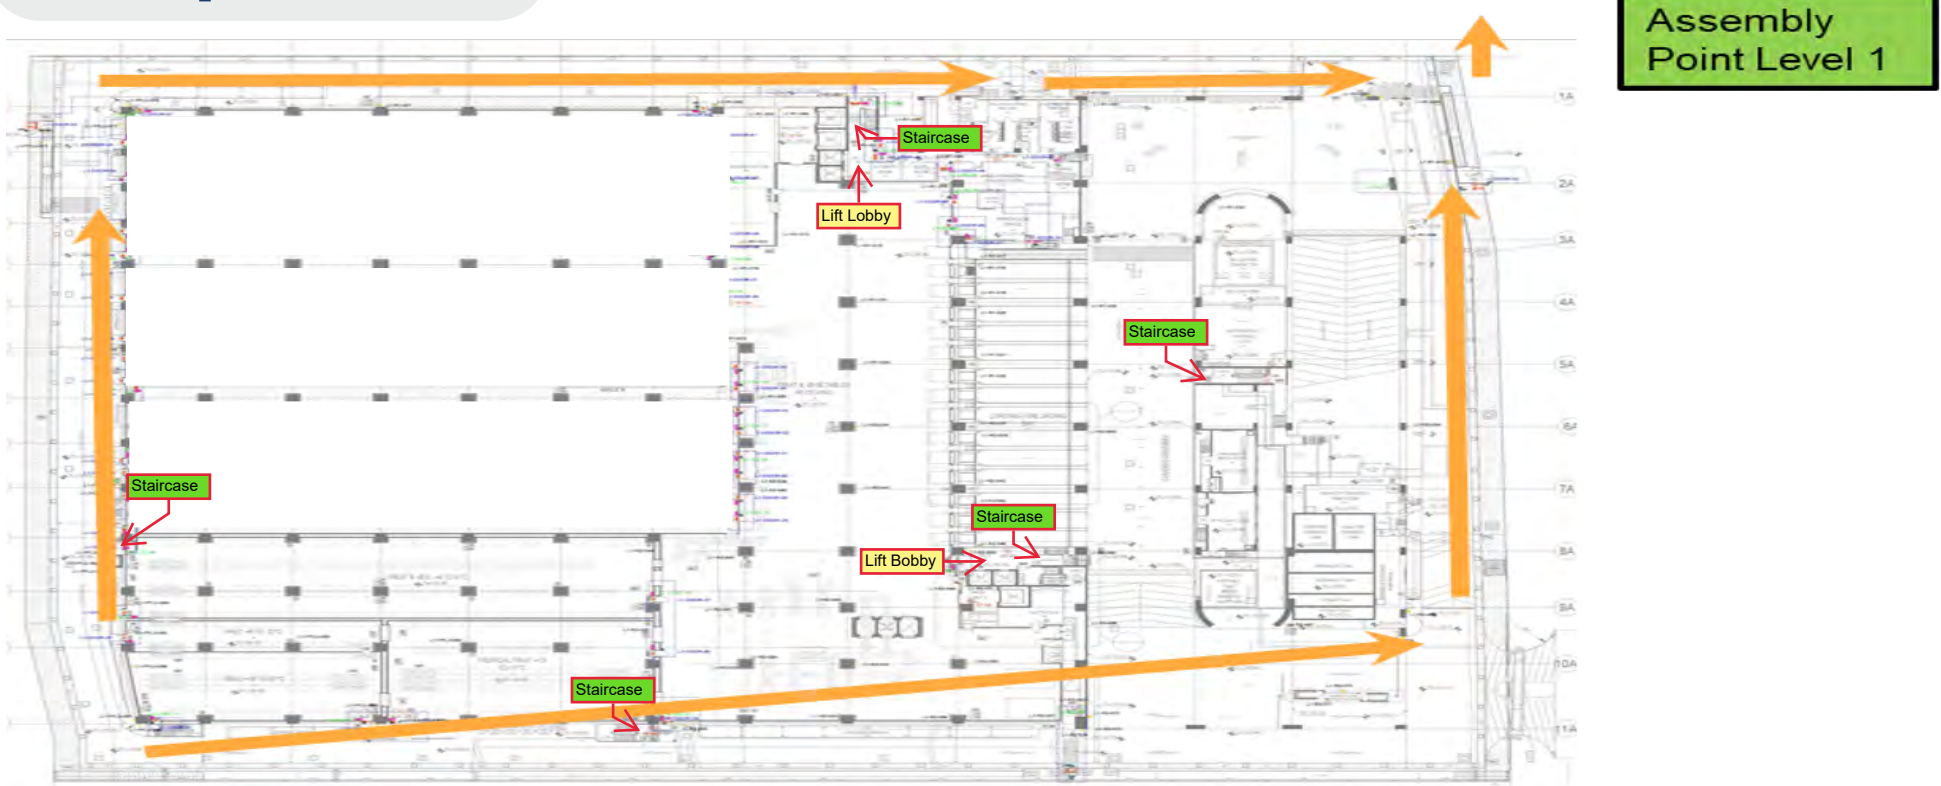

Emergency Evacuation

FairPrice Hub | Level 11 - 16

Escape Route

Assembly Area

Scan this QR code to learn more on our Workplace Safety and Health Committee!

Emergency Evacuation

FairPrice Hub | Level 10

Escape Route

Emergency Evacuation

Joo Koon Distribution Centre (JKDC)

Escape Route

Assembly Area

Scan this QR code to learn more on our Workplace Safety and Health Committee!

Emergency Evacuation

Fresh Food Distribution Centre - Sunview

Escape Route

Assembly Area

Scan this QR code to learn more on our Workplace Safety and Health Committee!

Emergency Evacuation

Fresh Food Distribution Centre - Upper Thomson

Escape Route

Assembly Area

Scan this QR code to learn more on our Workplace Safety and Health Committee!