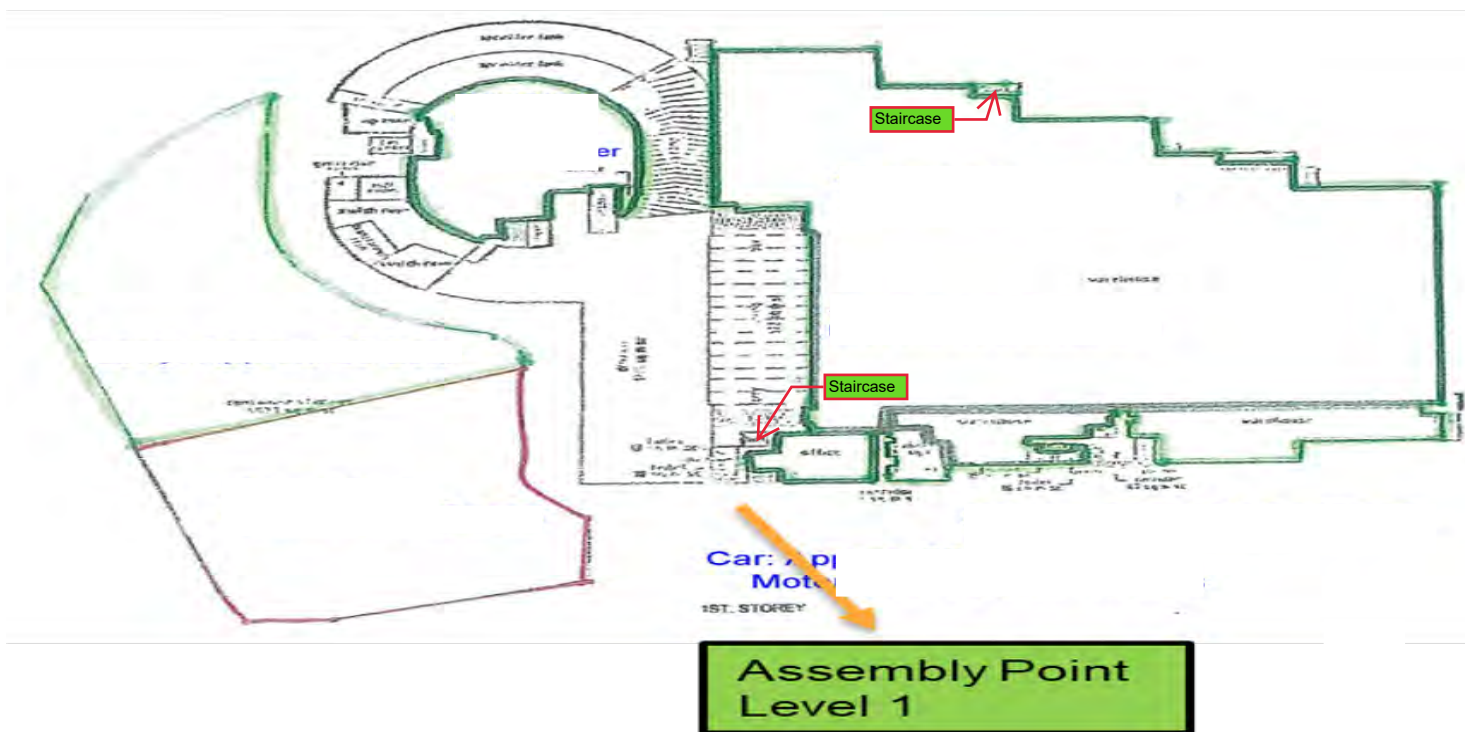

Emergency Evacuation

Jalan Buroh Distribution Centre - JBDC

Escape Route