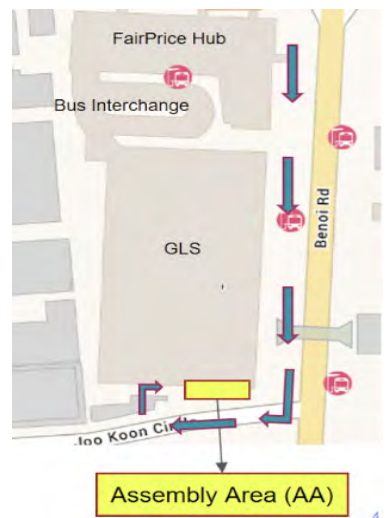

Emergency Evacuation

FairPrice Hub | Level 11 - 16

Escape Route

Assembly Area

Scan this QR code to learn more on our Workplace Safety and Health Committee!

Emergency Evacuation

FairPrice Hub | Level 10

Escape Route

Assembly Area

Scan this QR code to learn more on our Workplace Safety and Health Committee!

Emergency Evacuation

Benoi Distribution Centre (BNDC)

Escape Route

Assembly Area

Scan this QR code to learn more on our Workplace Safety and Health Committee!

Emergency Evacuation

Joo Koon Distribution Centre (JKDC)

Escape Route

Assembly Area

Scan this QR code to learn more on our Workplace Safety and Health Committee!

Emergency Evacuation

Fresh Food Distribution Centre - Sunview

Escape Route

Assembly Area

Scan this QR code to learn more on our Workplace Safety and Health Committee!

Emergency Evacuation

Fresh Food Distribution Centre - Upper Thomson

Escape Route

Assembly Area

Scan this QR code to learn more on our Workplace Safety and Health Committee!