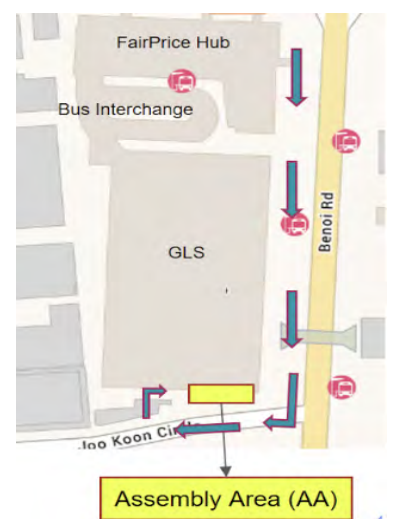

Emergency Evacuation

FairPrice Hub | Level 11 - 16

Escape Route

Assembly Area

Scan this QR code to learn more on our Workplace Safety and Health Committee!

Emergency Evacuation

FairPrice Hub | Level 10

Escape Route

Assembly Area

Scan this QR code to learn more on our Workplace Safety and Health Committee!

Emergency Evacuation

Benoi Distribution Centre (BNDC)

Escape Route

Assembly Area

Scan this QR code to learn more on our Workplace Safety and Health Committee!

Emergency Evacuation

Joo Koon Distribution Centre (JKDC)

Escape Route

Assembly Area

Scan this QR code to learn more on our Workplace Safety and Health Committee!

Emergency Evacuation

Fresh Food Distribution Centre - Sunview

Escape Route

Assembly Area

Scan this QR code to learn more on our Workplace Safety and Health Committee!

Emergency Evacuation

Fresh Food Distribution Centre - Upper Thomson

Escape Route

Assembly Area

Scan this QR code to learn more on our Workplace Safety and Health Committee!