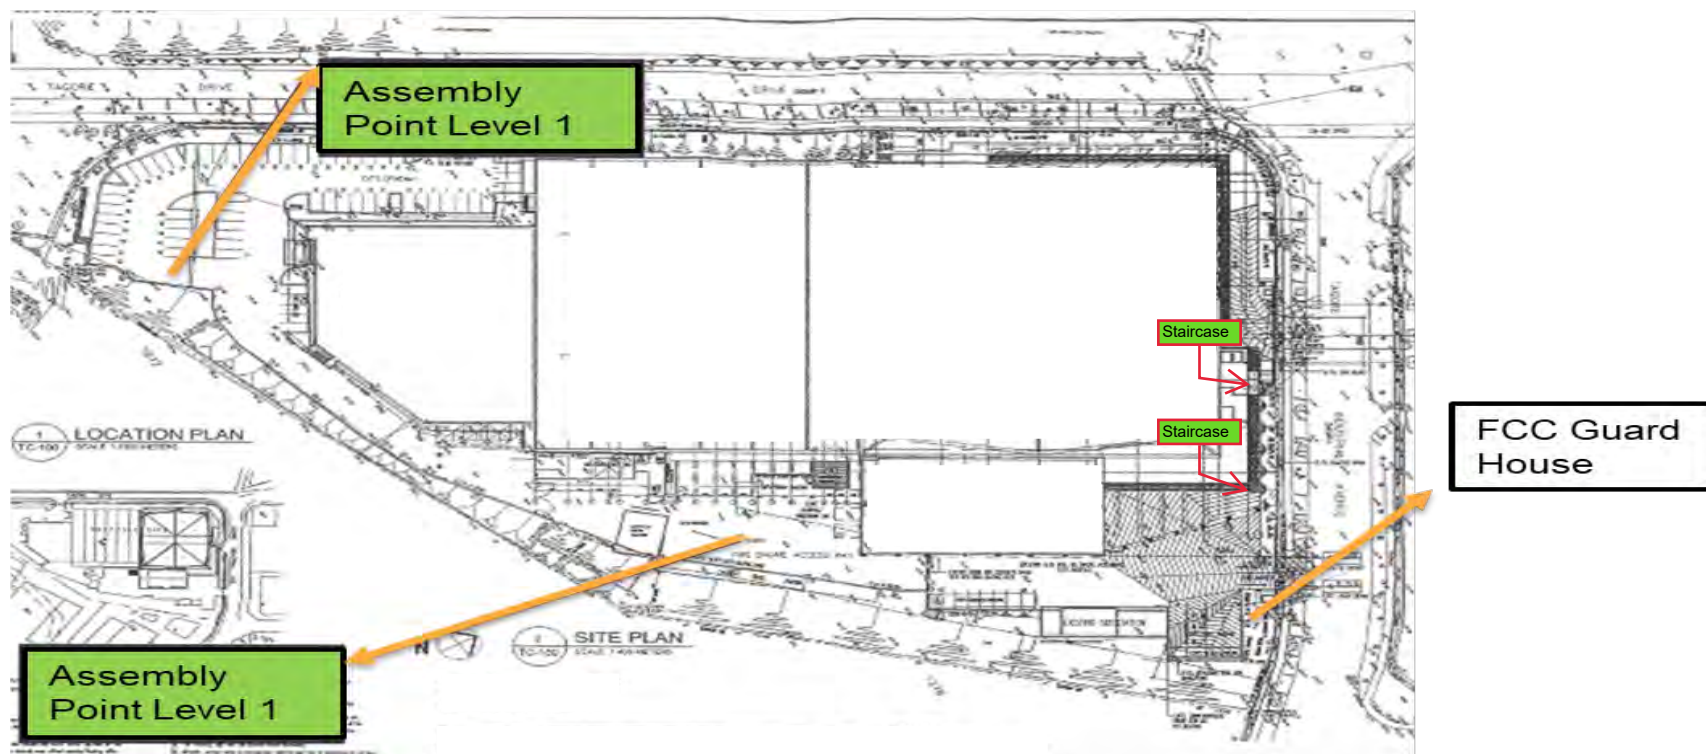

Emergency Evacuation

FairPrice Hub | Level 11 - 16

Escape Route

Assembly Area

Scan this QR code to learn more on our Workplace Safety and Health Committee!

Emergency Evacuation

FairPrice Hub | Level 10

Escape Route

Escape Route

Assembly Area

Scan this QR code to learn more on our Workplace Safety and Health Committee!

Emergency Evacuation

Fresh Food Distribution Centre - Upper Thomson

Escape Route

Assembly Area

Scan this QR code to learn more on our Workplace Safety and Health Committee!