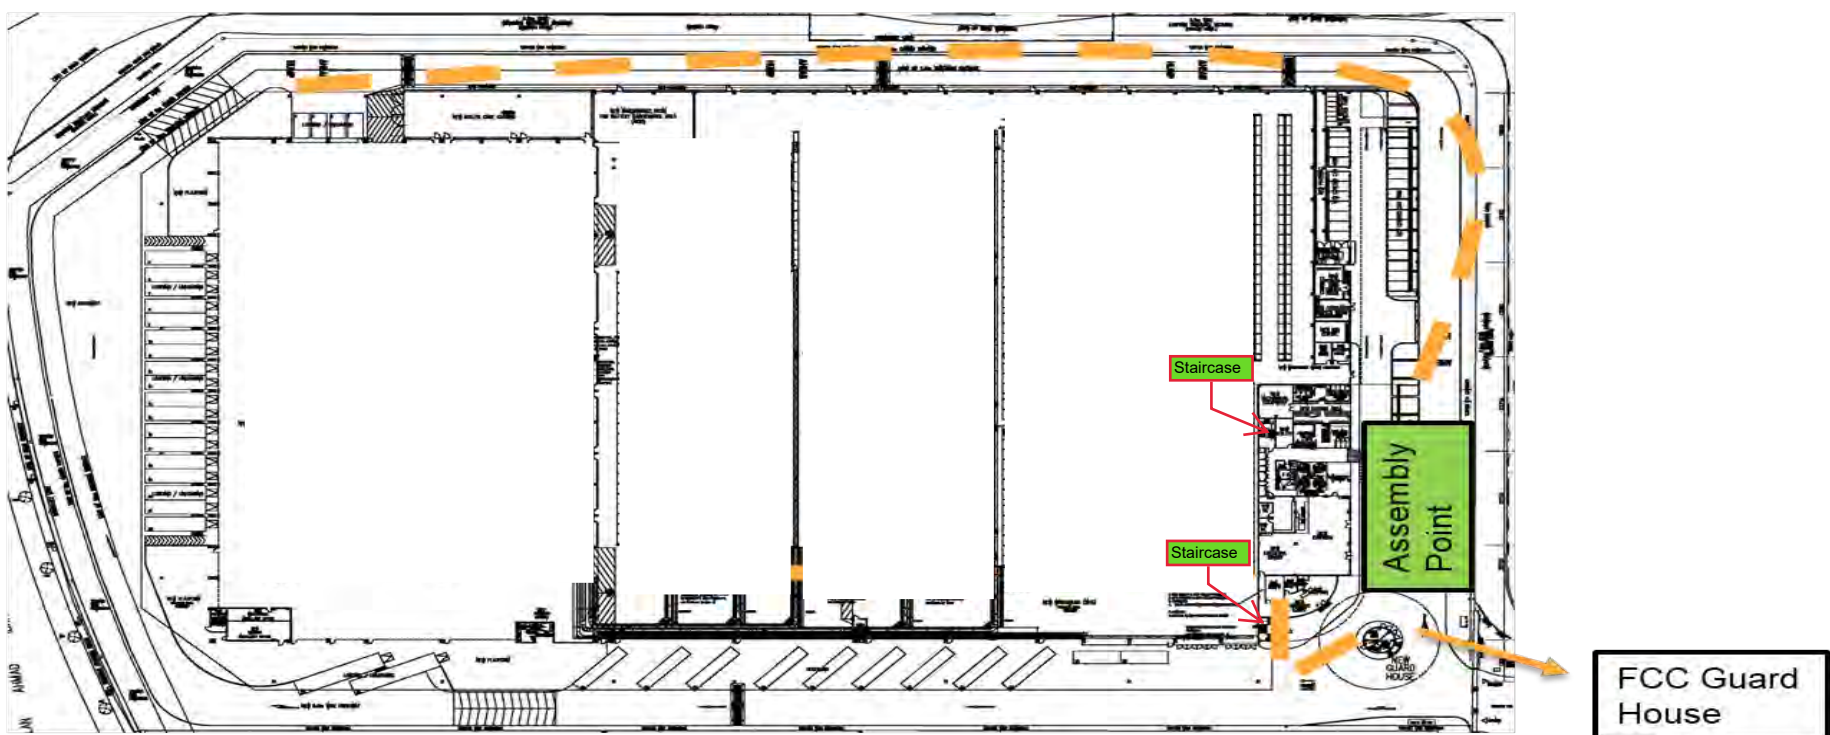

Emergency Evacuation

FairPrice Hub | Level 11 - 16

Escape Route

Assembly Area

Scan this QR code to learn more on our Workplace Safety and Health Committee!

Emergency Evacuation

FairPrice Hub | Level 10

Escape Route

Assembly Area

Scan this QR code to learn more on our Workplace Safety and Health Committee!

Emergency Evacuation

Benoi Distribution Centre (BNDC)

Escape Route

Assembly Area

Scan this QR code to learn more on our Workplace Safety and Health Committee!

Emergency Evacuation

Joo Koon Distribution Centre (JKDC)

Escape Route

Assembly Area

Scan this QR code to learn more on our Workplace Safety and Health Committee!

Emergency Evacuation

Fresh Food Distribution Centre - Sunview

Escape Route

Assembly Area

Scan this QR code to learn more on our Workplace Safety and Health Committee!

Emergency Evacuation

Fresh Food Distribution Centre - Upper Thomson

Escape Route

Assembly Area

Scan this QR code to learn more on our Workplace Safety and Health Committee!