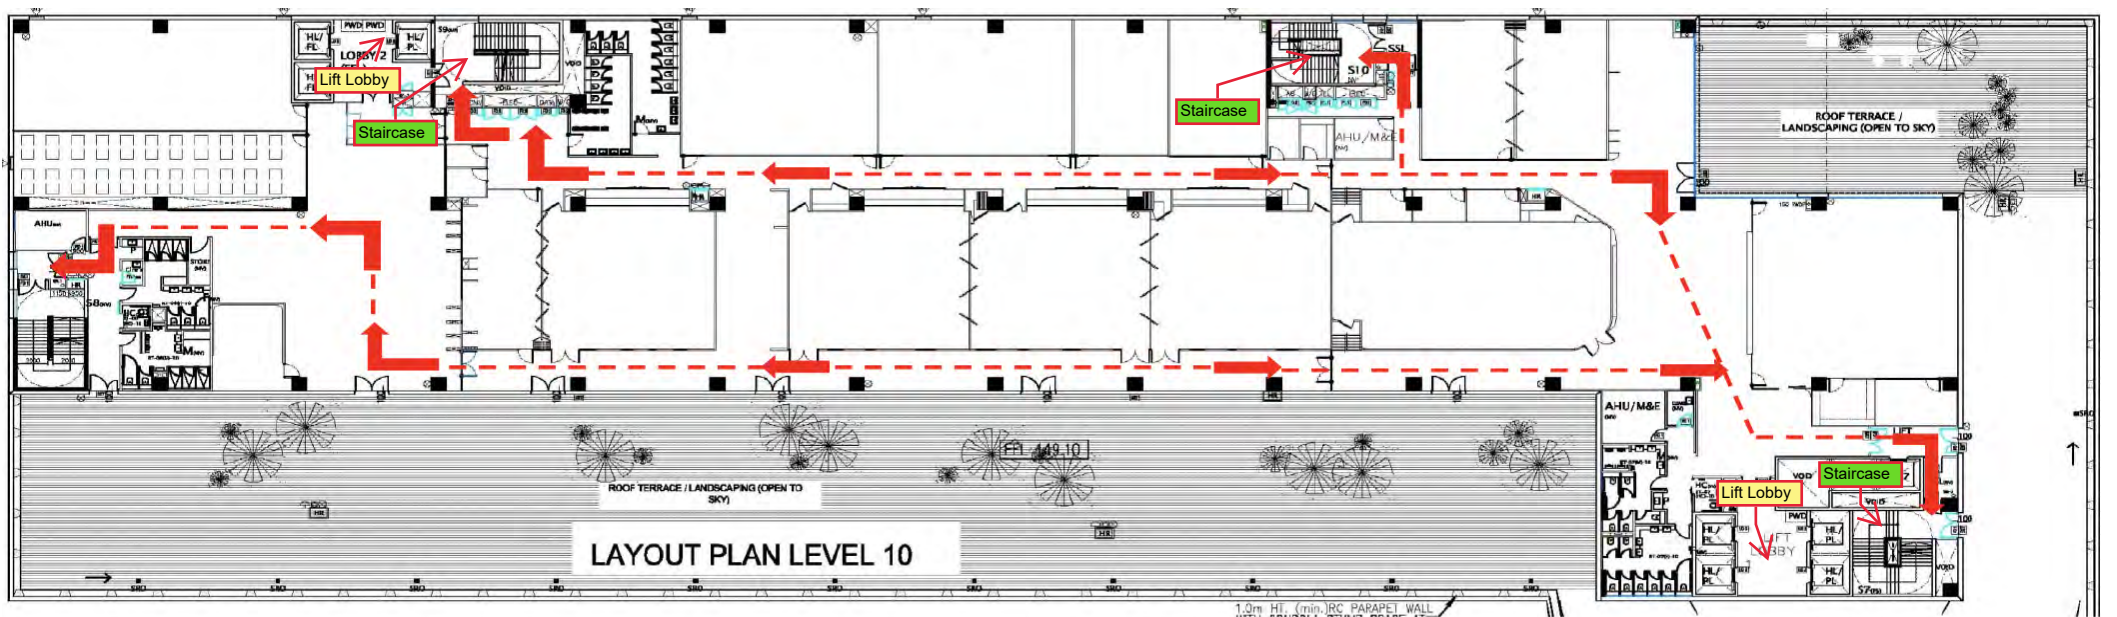

Emergency Evacuation

FairPrice Hub | Level 11 - 16

Escape Route

Assembly Area

Scan this QR code to learn more on our Workplace Safety and Health Committee!

Emergency Evacuation

FairPrice Hub | Level 10

Escape Route

Assembly Area

Scan this QR code to learn more on our Workplace Safety and Health Committee!

Emergency Evacuation

Benoi Distribution Centre (BNDC)

Escape Route

Assembly Area

Scan this QR code to learn more on our Workplace Safety and Health Committee!

Escape Route

Assembly Area

Scan this QR code to learn more on our Workplace Safety and Health Committee!

Emergency Evacuation

Fresh Food Distribution Centre - Upper Thomson

Escape Route

Assembly Area

Scan this QR code to learn more on our Workplace Safety and Health Committee!