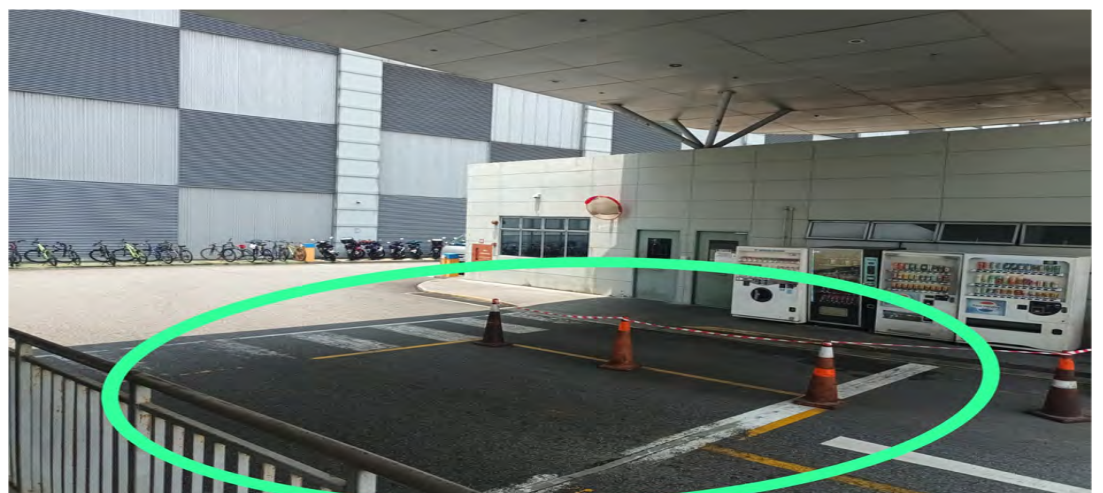

Emergency Evacuation

FairPrice Hub | Level 11 - 16

Escape Route

Assembly Area

Scan this QR code to learn more on our Workplace Safety and Health Committee!

Emergency Evacuation

FairPrice Hub | Level 10

Escape Route

Assembly Area

Scan this QR code to learn more on our Workplace Safety and Health Committee!

Emergency Evacuation

Benoi Distribution Centre (BNDC)

Escape Route

Assembly Area

Scan this QR code to learn more on our Workplace Safety and Health Committee!

Emergency Evacuation

Joo Koon Distribution Centre (JKDC)

Escape Route

Assembly Area

Scan this QR code to learn more on our Workplace Safety and Health Committee!

Emergency Evacuation

Fresh Food Distribution Centre - Sunview